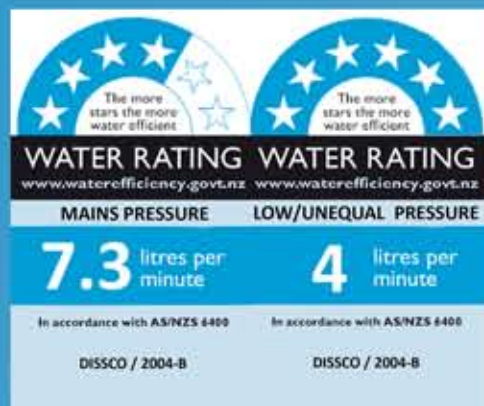

Premiere 1120 Laundry Centre

DISSCO

- Pressed under mounted 45 L stainless steel tub.
- Offset left hand tub provides a large satin stainless steel bench top
- Powder coated galvanized steel cabinet and drawers.
- Internally all drawers 475mm wide and 450mm deep, large drawer 385mm high, and 3 drawers 255mm high.
- Washing machine by-pass fitting on left or right.
- Quality Hettich drawer hardware.
- Separate top mounted 1/4 turn ceramic washing machine taps
- Unit 1120 mm wide, 560 mm deep, 910 mm high.
- Tub 510 mm wide, 410 mm back and 220 mm deep.
- Options add to code: RH for right hand basin, K for pull out spray mixer, G for gooseneck mixer, CT for concealed washing machine taps.

**Made in
New Zealand**